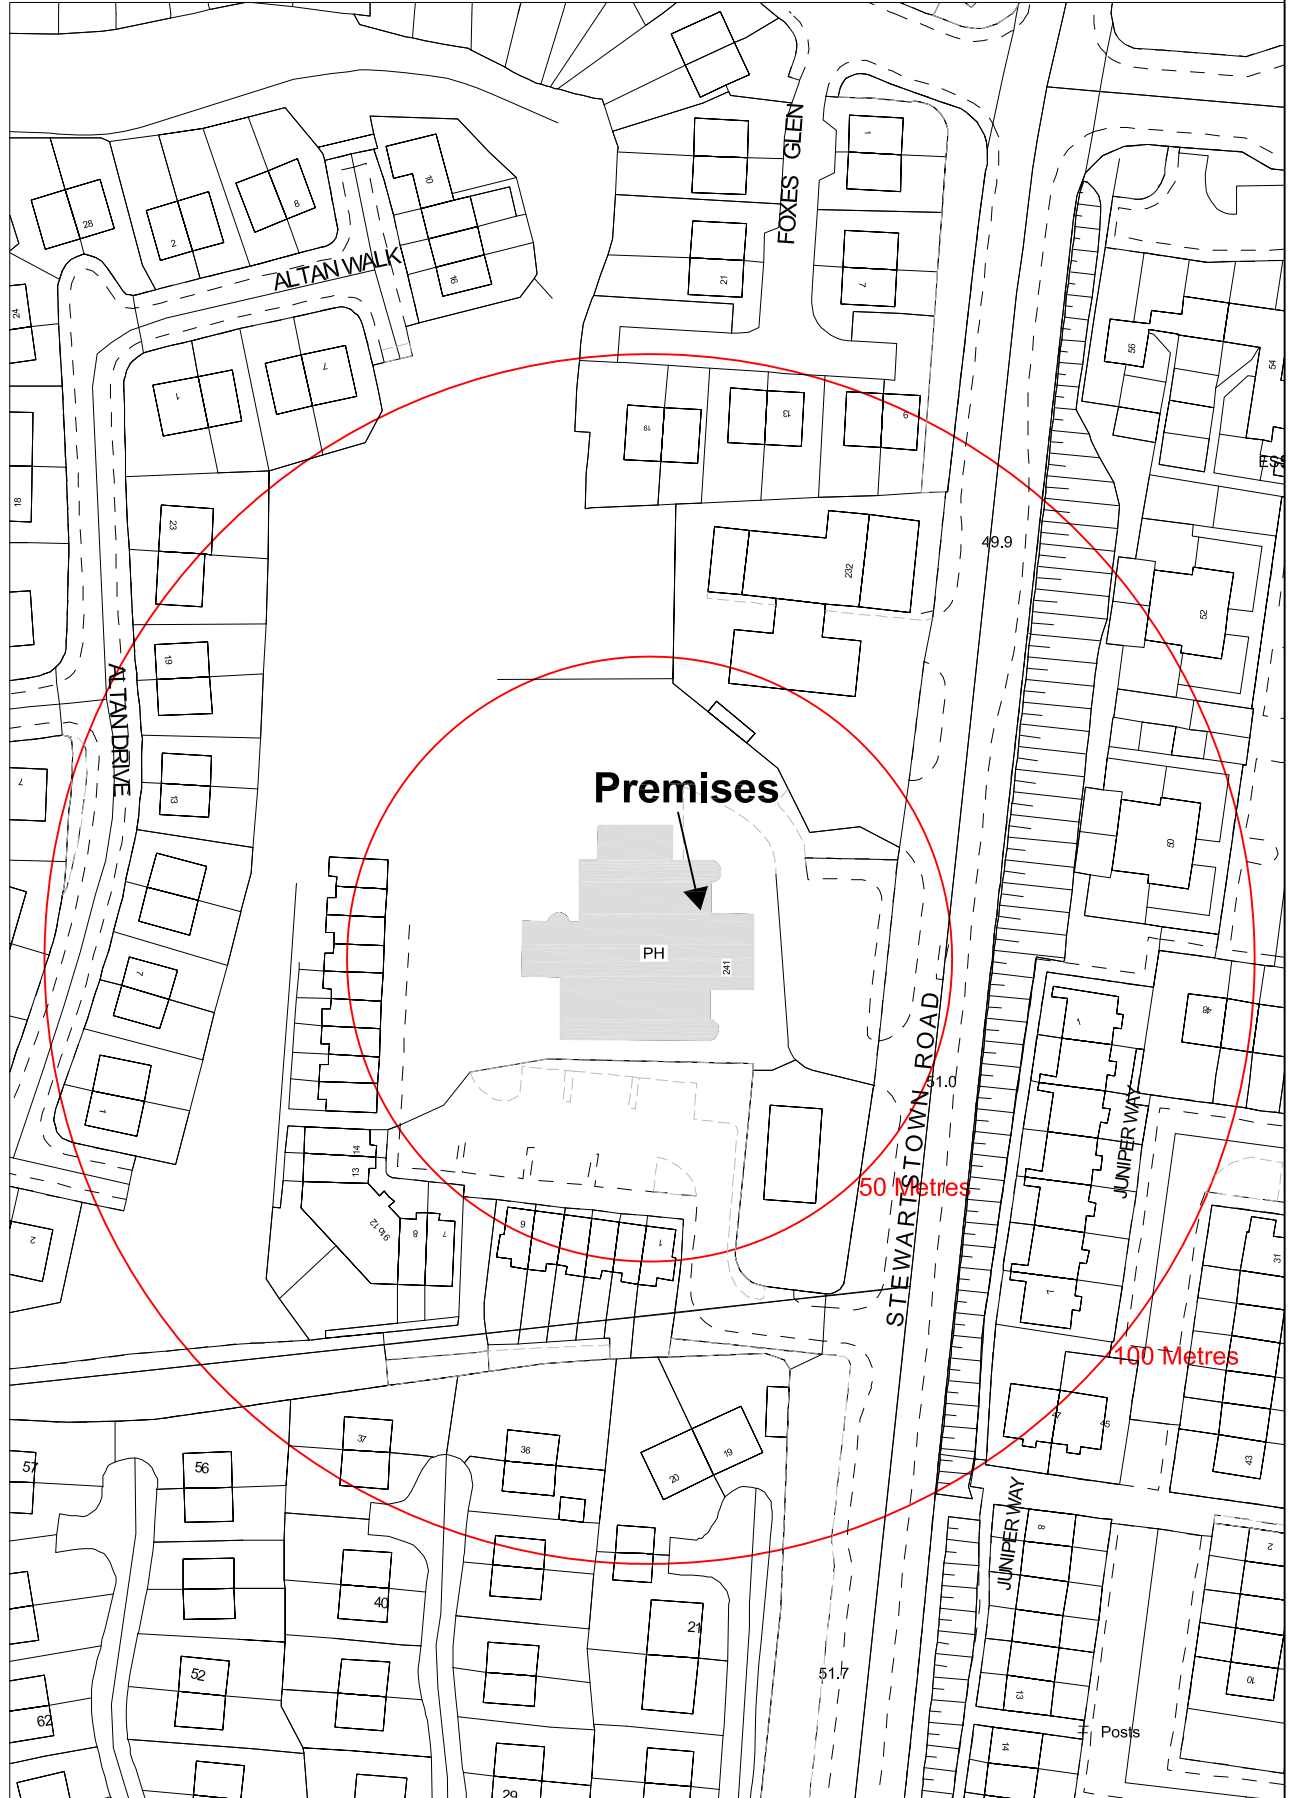

Building Control Service

100 METRES

50

25

0

Premises

PH

241

50 Metres

100 Metres

DRAWN BY AMC
DATE 04/11/2015

Beckett's Bar
241 Stewartstown Road

SCALE 1:1250